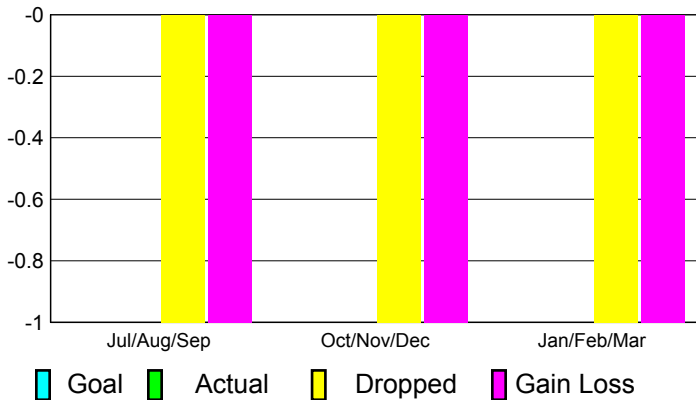

## CLUBS

**Club Results**  
2010-2011

**Clubs**  
2009-2010

Month	New Club Goal	Actual New Clubs	Actual Dropped Clubs	Gain/Loss of Clubs	Gain/Loss of Clubs
Jul/Aug/Sep	0	0	-1	-1	0
Oct/Nov/Dec	0	0	-1	-1	0
Jan/Feb/Mar	0	0	-1	-1	3
<b>Totals</b>	<b>0</b>	<b>0</b>	<b>-3</b>	<b>-3</b>	<b>3</b>

### Club Results 2010-2011

Goal, New, Dropped, Gain/Loss