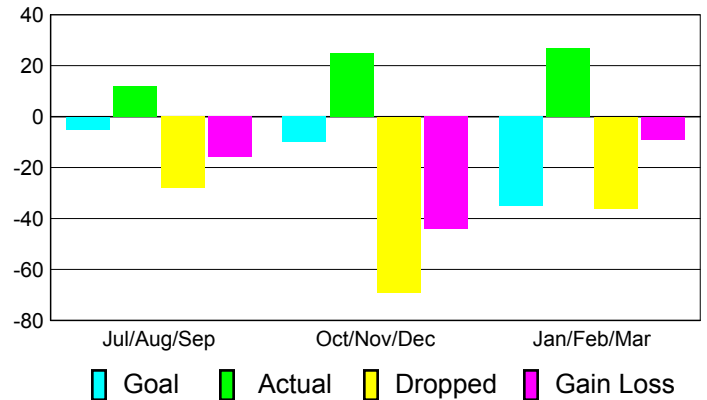

### YTD Status Quo Clubs 2010-2011

Status Quo Clubs Compared to Status Quo Members

## MEMBERSHIP

**Membership Results**  
2010-2011

**Membership**  
2009-2010

Month	Net Memb Goal	Actual New Memb	Actual Dropped Memb	Gain/Loss of Memb	Gain/Loss of Memb
Jul/Aug/Sep	-5	12	-28	-16	-2
Oct/Nov/Dec	-10	25	-69	-44	-17
Jan/Feb/Mar	-35	27	-36	-9	62
<b>Totals</b>	<b>-50</b>	<b>64</b>	<b>-133</b>	<b>-69</b>	<b>43</b>

### Membership Results 2010-2011

Goal, New, Dropped, Gain/Loss

### Comparison of Membership Gain/Loss

Current Year Compared to the Previous Year