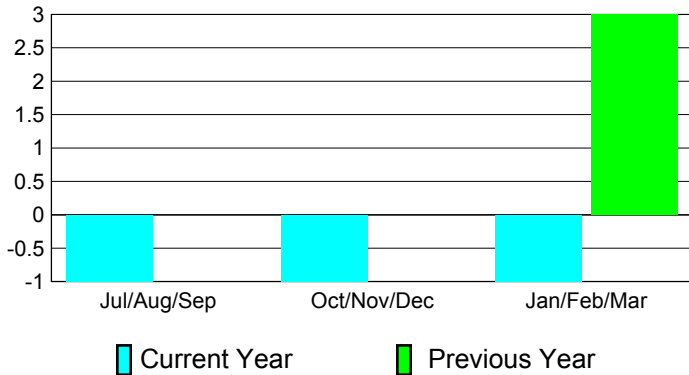

2010-2011 GMT Reports for District (or Undistricted) **District 103IW**

GMT: **JACQUES 'JACK' VERBEKE** Location: **FRANCE**

GMT CA: **4**

CLUBS

Club Results
2010-2011

Clubs
2009-2010

Month	New Club Goal	Actual New Clubs	Actual Dropped Clubs	Gain/Loss of Clubs	Gain/Loss of Clubs
Jul/Aug/Sep	0	0	-1	-1	0
Oct/Nov/Dec	0	0	-1	-1	0
Jan/Feb/Mar	0	0	-1	-1	3
Totals	0	0	-3	-3	3

Club Results 2010-2011

Goal, New, Dropped, Gain/Loss

Comparison of Club Gain/Loss

Current Year Compared to the Previous Year

YTD Status Quo Clubs 2010-2011

Status Quo Clubs Compared to Status Quo Members

MEMBERSHIP

Membership Results
2010-2011

Membership
2009-2010

Month	Net Memb Goal	Actual New Memb	Actual Dropped Memb	Gain/Loss of Memb	Gain/Loss of Memb
Jul/Aug/Sep	-5	12	-28	-16	-2
Oct/Nov/Dec	-10	25	-69	-44	-17
Jan/Feb/Mar	-35	27	-36	-9	62
Totals	-50	64	-133	-69	43

Membership Results 2010-2011

Goal, New, Dropped, Gain/Loss

Comparison of Membership Gain/Loss

Current Year Compared to the Previous Year

Gender Comparison 2010-2011

Jul/Aug/Sep

Oct/Nov/Dec

Jan/Feb/Mar

Male

Female