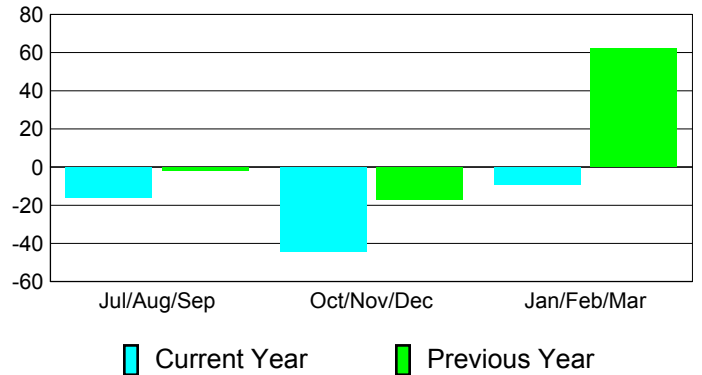

Gender Comparison 2010-2011

Jul/Aug/Sep

Oct/Nov/Dec

Jan/Feb/Mar

Male

Female